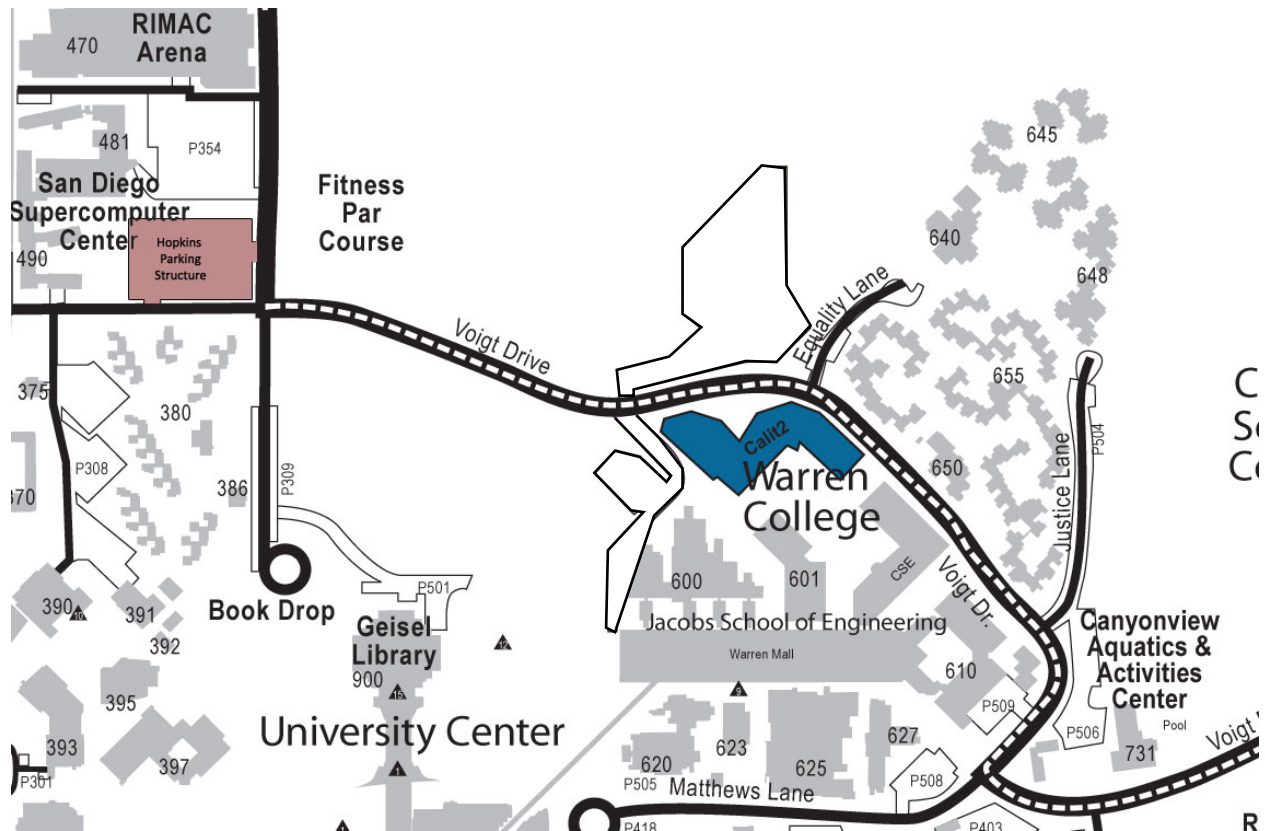

From I-5 to Parking Areas

1. Exit La Jolla Village Drive
2. Head west on La Jolla Village Drive
3. Turn right on Villa La Jolla Drive
4. Turn right on Gilman Drive
5. Make a left onto Voigt Drive
6. At the T intersection, turn right and continue onto Voigt Drive
7. At the next stop sign after Equality Lane continue straight to get to Hopkins Parking Structure